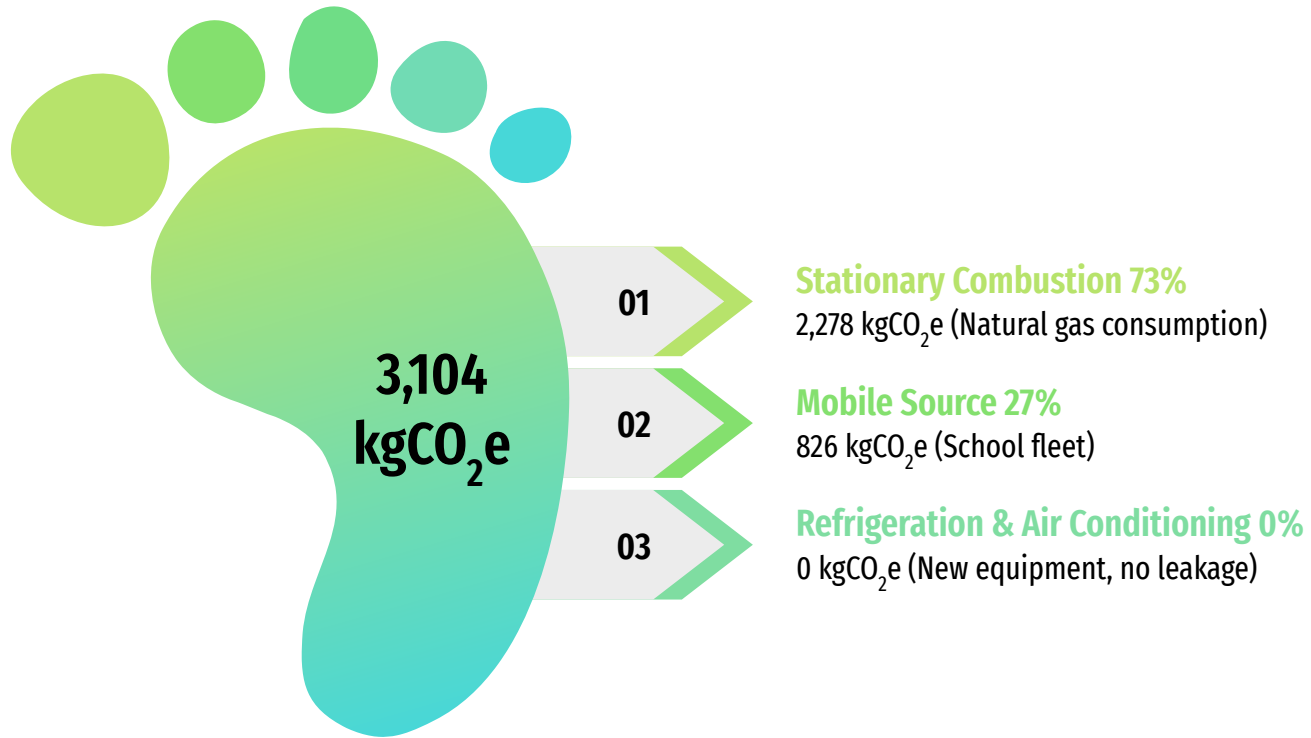

## OUTSIDE SCHOOL BOUNDARY

### Scope 3 - Indirect Emission (Other)

Landfill  
Waste

Water and  
Wastewater

Business  
Travel

Staff  
Commuting

EOTC

T&D Loss

# Total Carbon Emissions in 2020

# Scope 1 - Direct Emissions

**Note:** The emissions from Refrigeration & AC are zero because the devices are new and there is no maintenance data available.