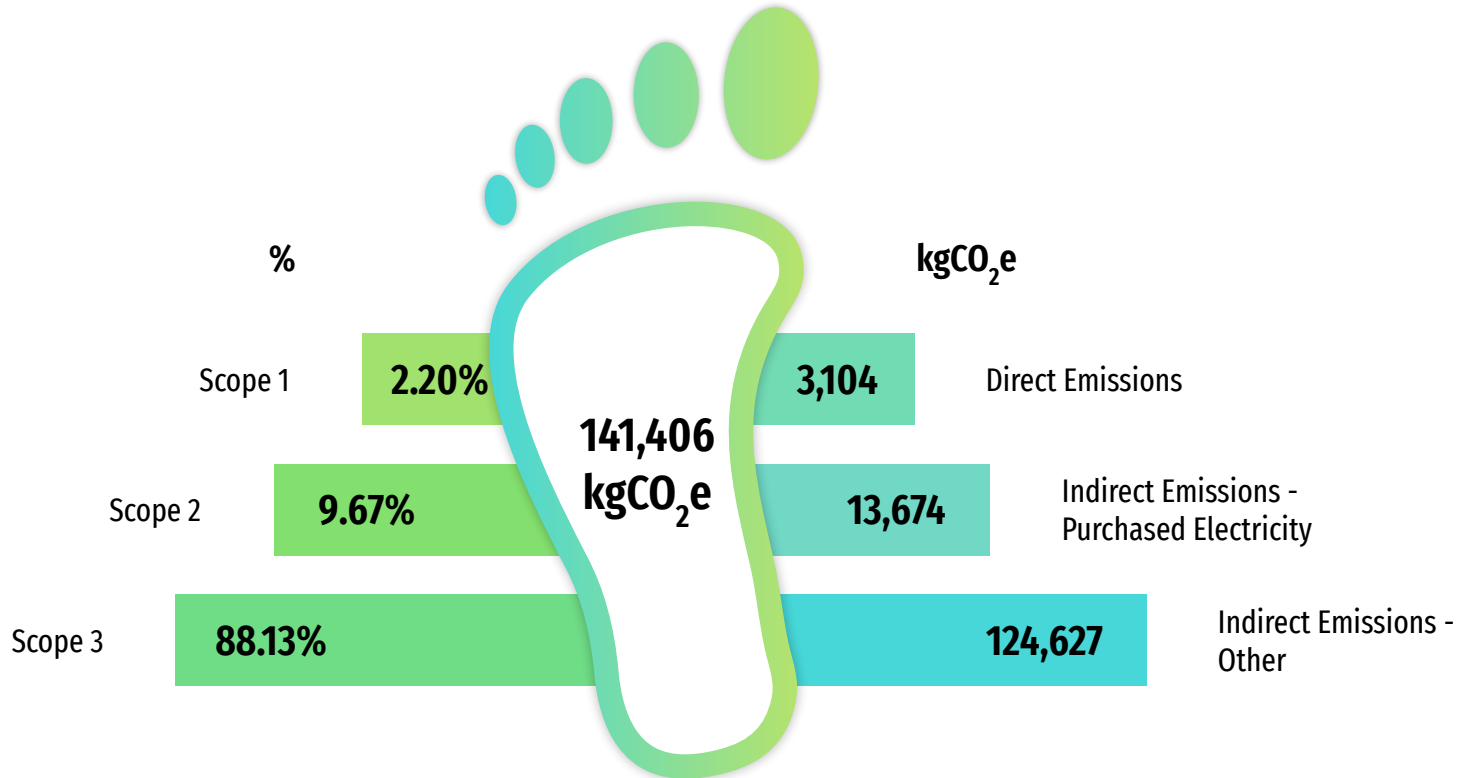

## OUTSIDE SCHOOL BOUNDARY

### Scope 3 - Indirect Emission (Other)

Landfill  
Waste

Water and  
Wastewater

Business  
Travel

Staff  
Commuting

EOTC

T&D Loss

# Total Carbon Emissions in 2020

# Scope 1 - Direct Emissions

**Note:** The emissions from Refrigeration & AC are zero because the devices are new and there is no maintenance data available.