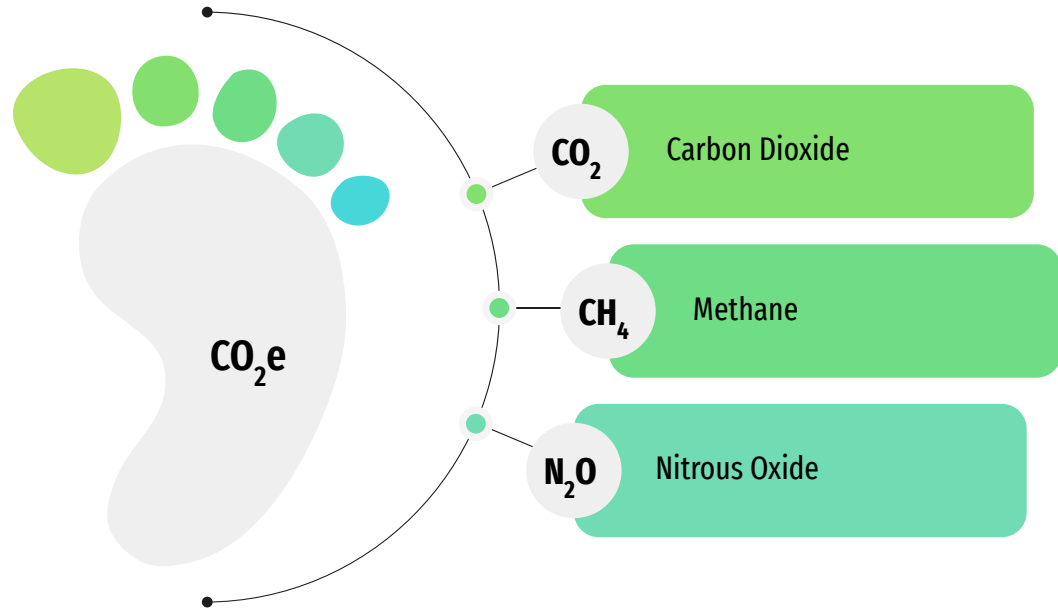

# **Carbon Footprint Report 2020**

Your School Name

# Greenhouse Gases Covered

The carbon footprints are expressed in units of carbon dioxide equivalent ( $\text{CO}_2\text{e}$ ). This is in line with *The GHG Protocol*.

According to the “Emission Factor Summary” of *Measure Emissions: A Guide for Organisations* published by New Zealand Ministry of Environment, the listed greenhouse gases (GHGs) on this page are covered in the calculation.

## SCHOOL BOUNDARY

### Scope 1 - Direct Emission

Stationary Combustion

School Fleet