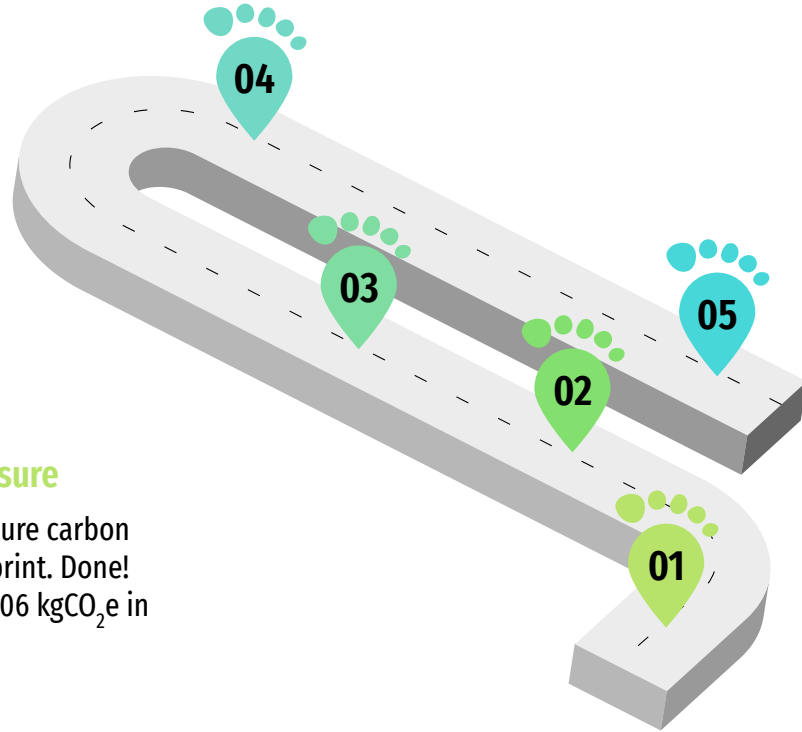

What You Should Do Next?

01

Measure

Measure carbon footprint. Done!
199,606 kgCO₂e in 2020

02

Analyse

Analyse carbon related activities and reduction potentials

03

mitiGate

Mitigate (reduce) your carbon footprint.

04

Integrate

Integrate carbon management into curriculum

05