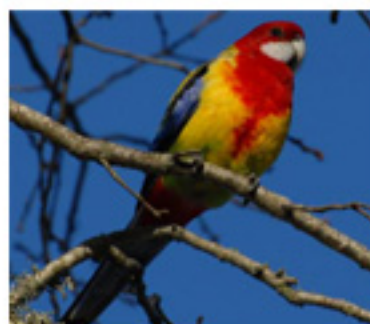

SPOTTED DOVE

WELCOME SWALLOW

GOLDFINCH

BARBARY DOVE

EASTERN ROSELLA

KINGFISHER

ROCK PIGEON

SONG THRUSH

MOREPORK

KERERU

Male

Female

BLACKBIRD

Date	Time