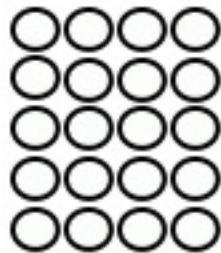

SONG THRUSH

KERERU