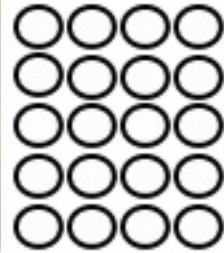

TUI

SILVEREYE