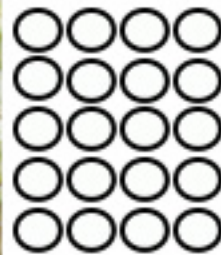

Birds of bush and parks

EASTERN ROSELLA

FANTAIL

SONG THRUSH

TUI

MOREPORK

KERERU

SILVEREYE

WARBLER

Male

Female

CHAFFINCH

Male

Female

BLACKBIRD

FIVE MINUTE BIRD COUNT