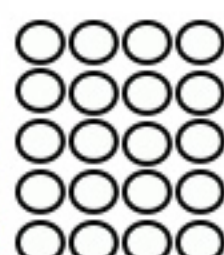

WARBLER

Male

Female

CHAFFINCH

Male

Female

BLACKBIRD

FIVE MINUTE BIRD COUNT

- 1 Choose a spot with a good view
- 2 Draw imaginary circle around you
- 3 Set the alarm for 5 minutes
- 4 Count how many birds you see or hear within your circle
- 5 Cross out the observed numbers for each species
- 6 Finish in 5 minutes
- 7 Submit results to eBird app