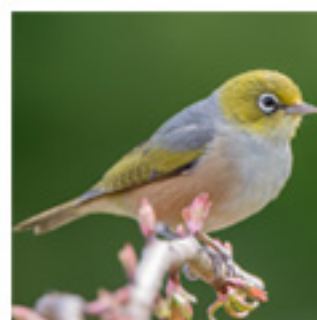

Birds of bush and parks

EASTERN ROSELLA

FANTAIL

SONG THRUSH

TUI

MOREPORK

KERERU

SILVEREYE

WARBLER

Male

Female

CHAFFINCH

Male

Female

BLACKBIRD

FIVE MINUTE BIRD COUNT