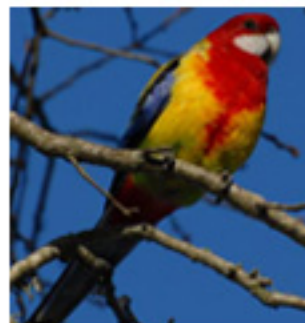

Birds of bush and parks

EASTERN ROSELLA

FANTAIL

SONG THRUSH

TUI

MOREPORK

KERERU

SILVEREYE

WARBLER

Male

Female

CHAFFINCH

Male

Female

BLACKBIRD

FIVE MINUTE BIRD COUNT