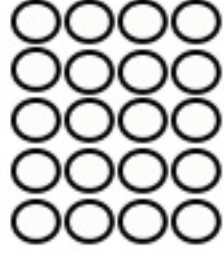

MOREPORK

WARBLER