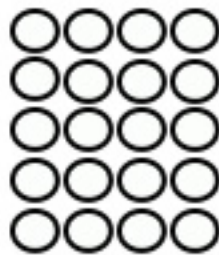

FANTAIL

MOREPORK