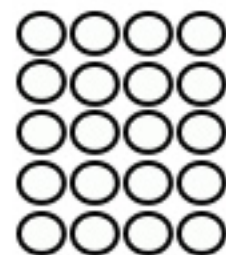

EASTERN ROSELLA