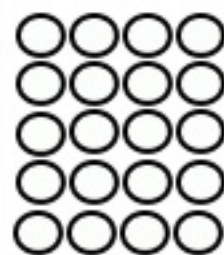

WARBLER

Male

Female

CHAFFINCH

Male

Female

BLACKBIRD

FIVE MINUTE BIRD COUNT