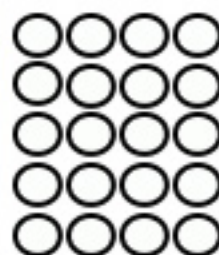

WARBLER

Male

Female

CHAFFINCH

Male

Female

BLACKBIRD

FIVE MINUTE BIRD COUNT