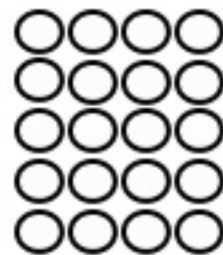

WARBLER

Male

Female

CHAFFINCH

Male

Female

BLACKBIRD

FIVE MINUTE BIRD COUNT

- 1 Choose a spot with a good view
- 2 Draw imaginary circle around you
- 3 Set the alarm for 5 minutes
- 4 Count how many birds you see or hear within your circle
- 5 Cross out the observed numbers for each species
- 6 Finish in 5 minutes
- 7 Submit results to eBird app